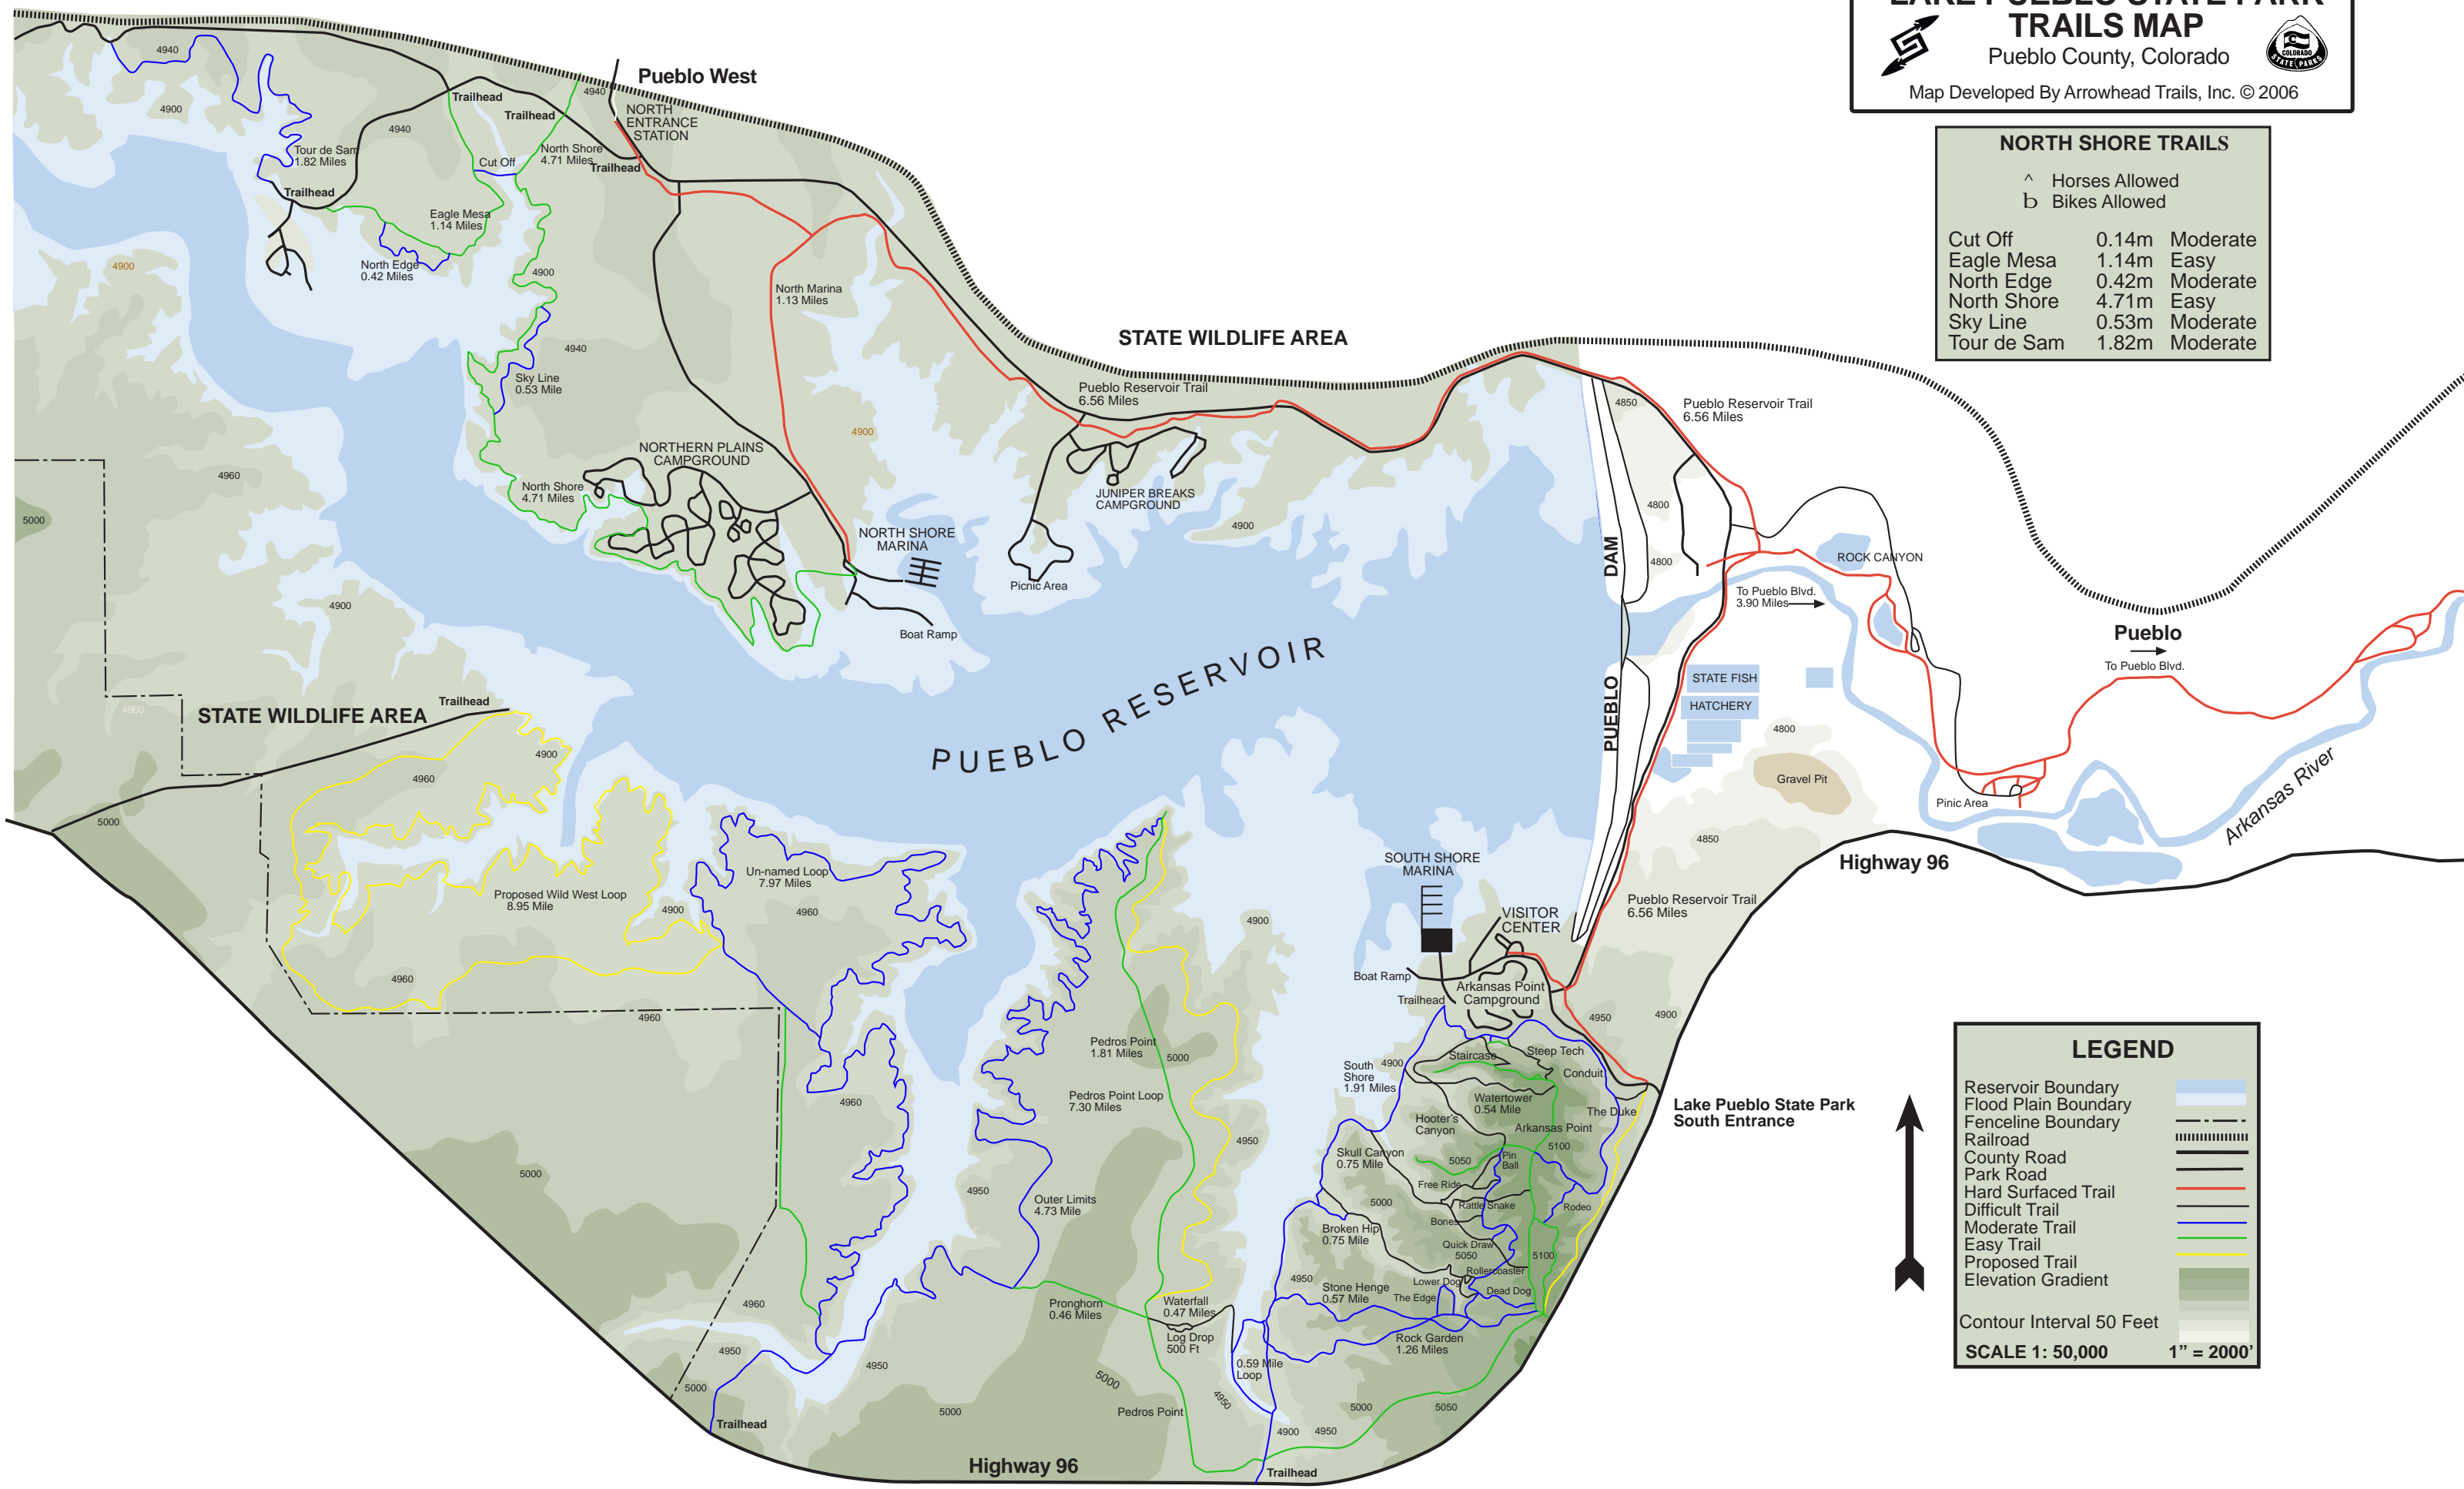

LAKE PUEBLO STATE PARK TRAILS MAP

Pueblo County, Colorado

Map Developed By Arrowhead Trails, Inc. © 2006

NORTH SHORE TRAILS

^ Horses Allowed
b Bikes Allowed

Cut Off	0.14m	Moderate
Eagle Mesa	1.14m	Easy
North Edge	0.42m	Moderate
North Shore	4.71m	Easy
Sky Line	0.53m	Moderate
Tour de Sam	1.82m	Moderate

LEGEND

- Reservoir Boundary
- Flood Plain Boundary
- Fenceline Boundary
- Railroad
- County Road
- Park Road
- Hard Surfaced Trail
- Difficult Trail
- Moderate Trail
- Easy Trail
- Proposed Trail
- Elevation Gradient

Contour Interval 50 Feet

SCALE 1: 50,000 1" = 2000'